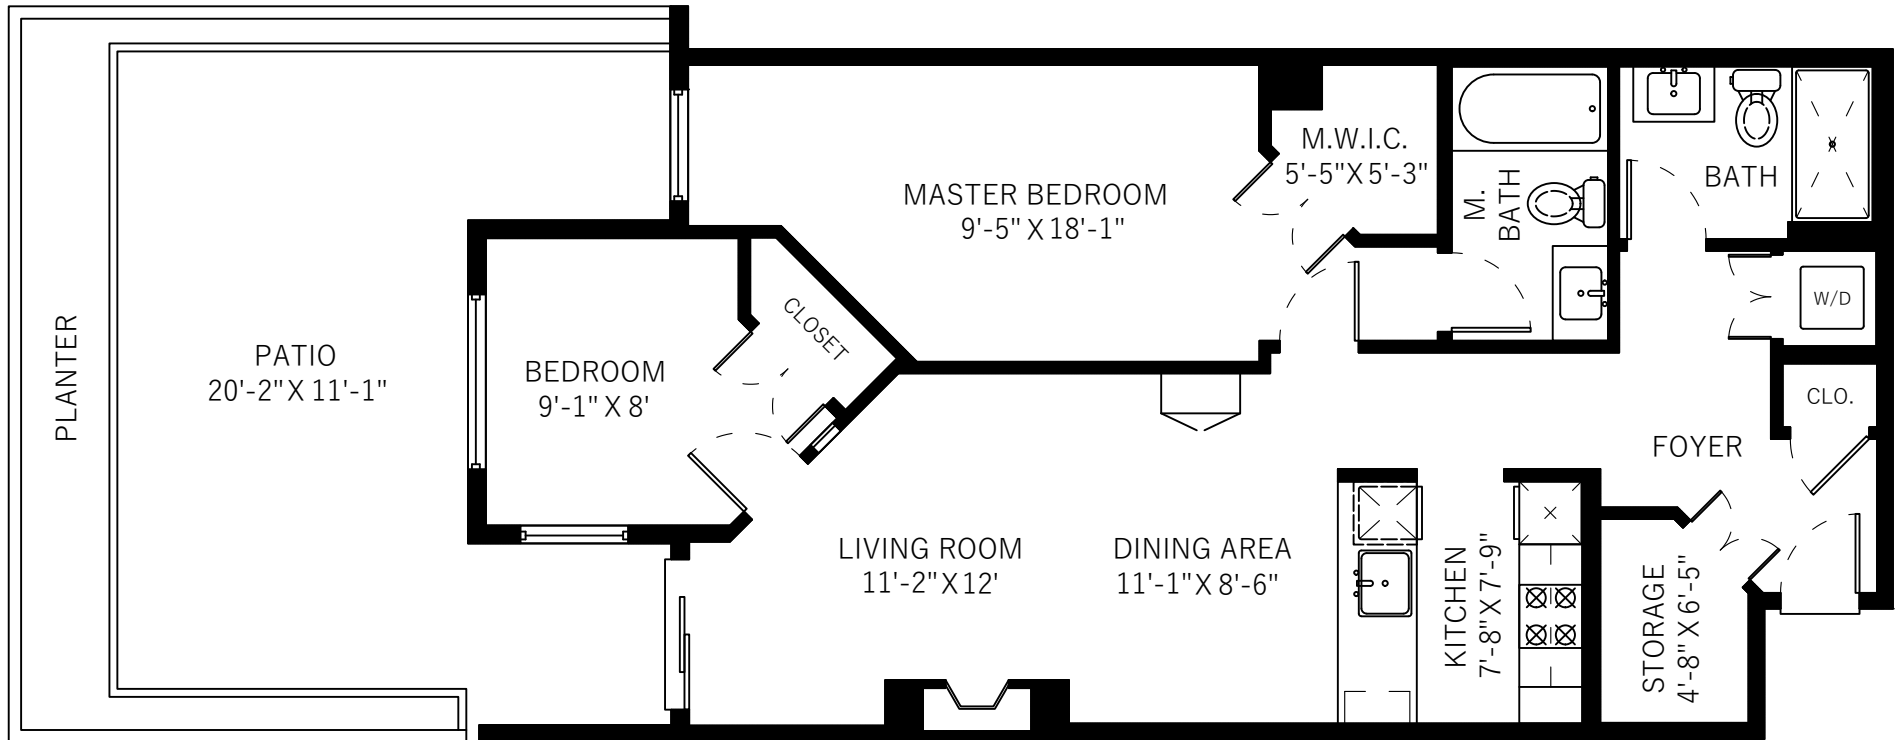

Main Floor	895 SQ.FT.
Patio	308 SQ.FT.

Main Floor: 895 Sq.Ft.  
Ceiling Height: 8'